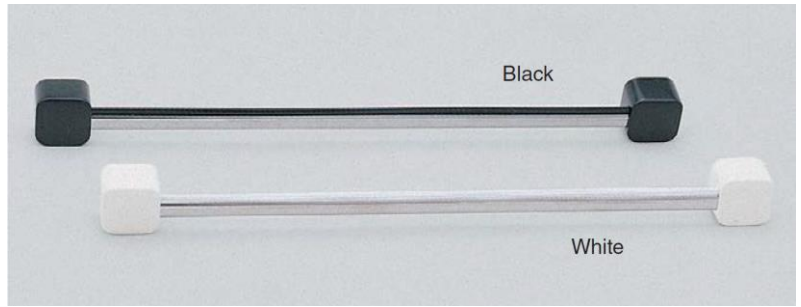

## GS-350 Tie Rack

**Parts Included**

- Truss head tapping screw 3 × 16

Part No.	Material	Colour / Finish
GS-350W	ABS / Stainless Steel 304	White / Polished
GS-350B		Black / Polished