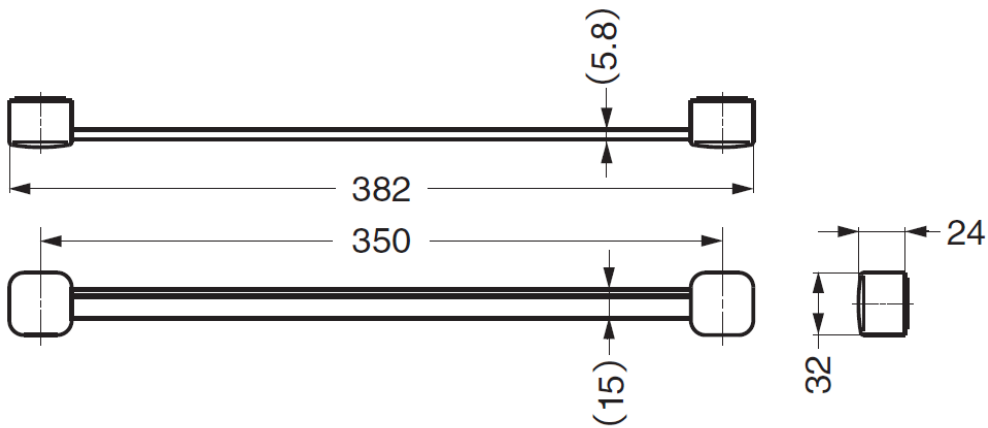

## GS-350 Tie Rack

**Parts Included**

- Truss head tapping screw 3 × 16

Part No.	Material	Colour / Finish
GS-350W	ABS / Stainless Steel 304	White / Polished
GS-350B		Black / Polished